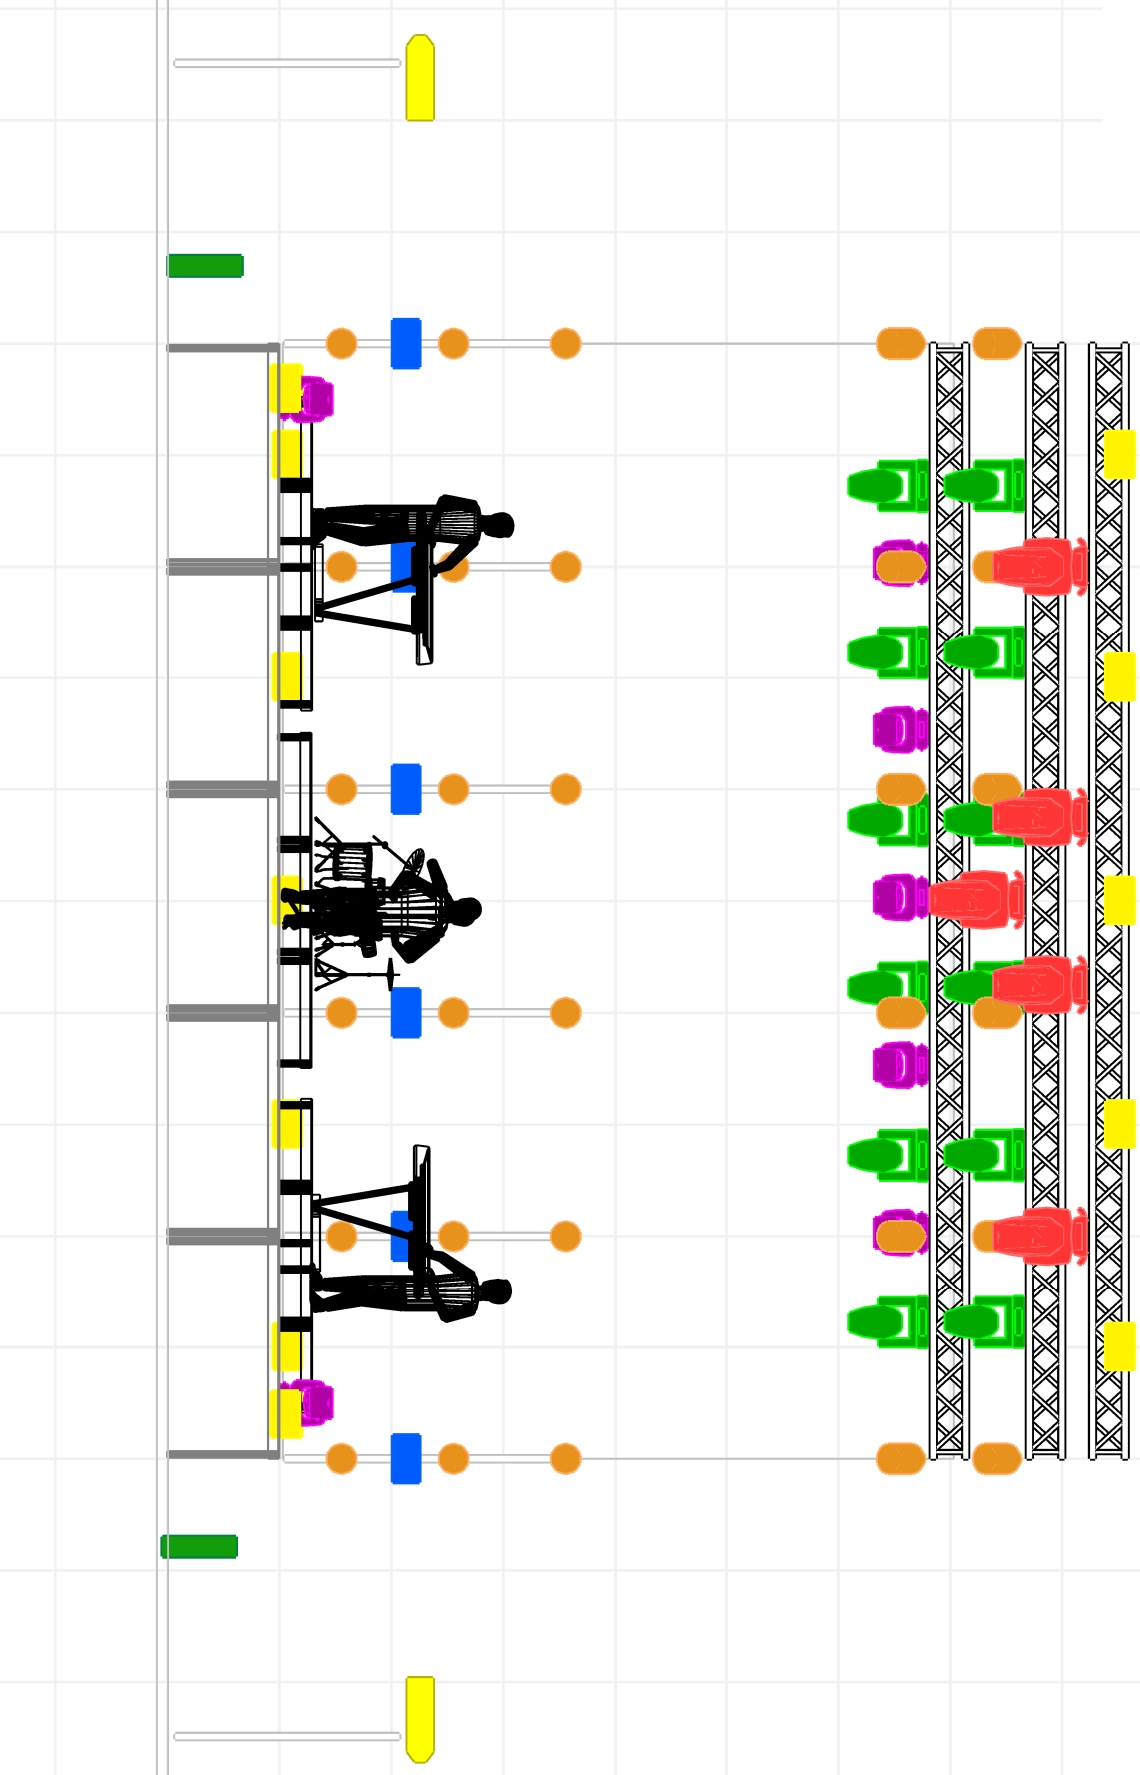

## Truss

#	Name	Weight
6	Generic Generic Bar section, 2,5m	2kg
6	Generic Generic Bar section, 2m	2kg
3	Generic Generic Rectangular section, 10m (32' 9,7")	11kg
		57kg

File name  
**Zalew poprawki COVID.c2pTOP VIEW**

Document name

**Symbol key**

-  Par 64 Standard (30)
-  Molefay 2 Cell Blinder (16)
-  MAC Quantum Profile (12)
-  Robin Spider (11)
-  Source 4WRD Zoom 15°-30° (6)
-  Atomic 3000 (6)
-  Alpha Profile 1500 (5)
-  ATME (2)