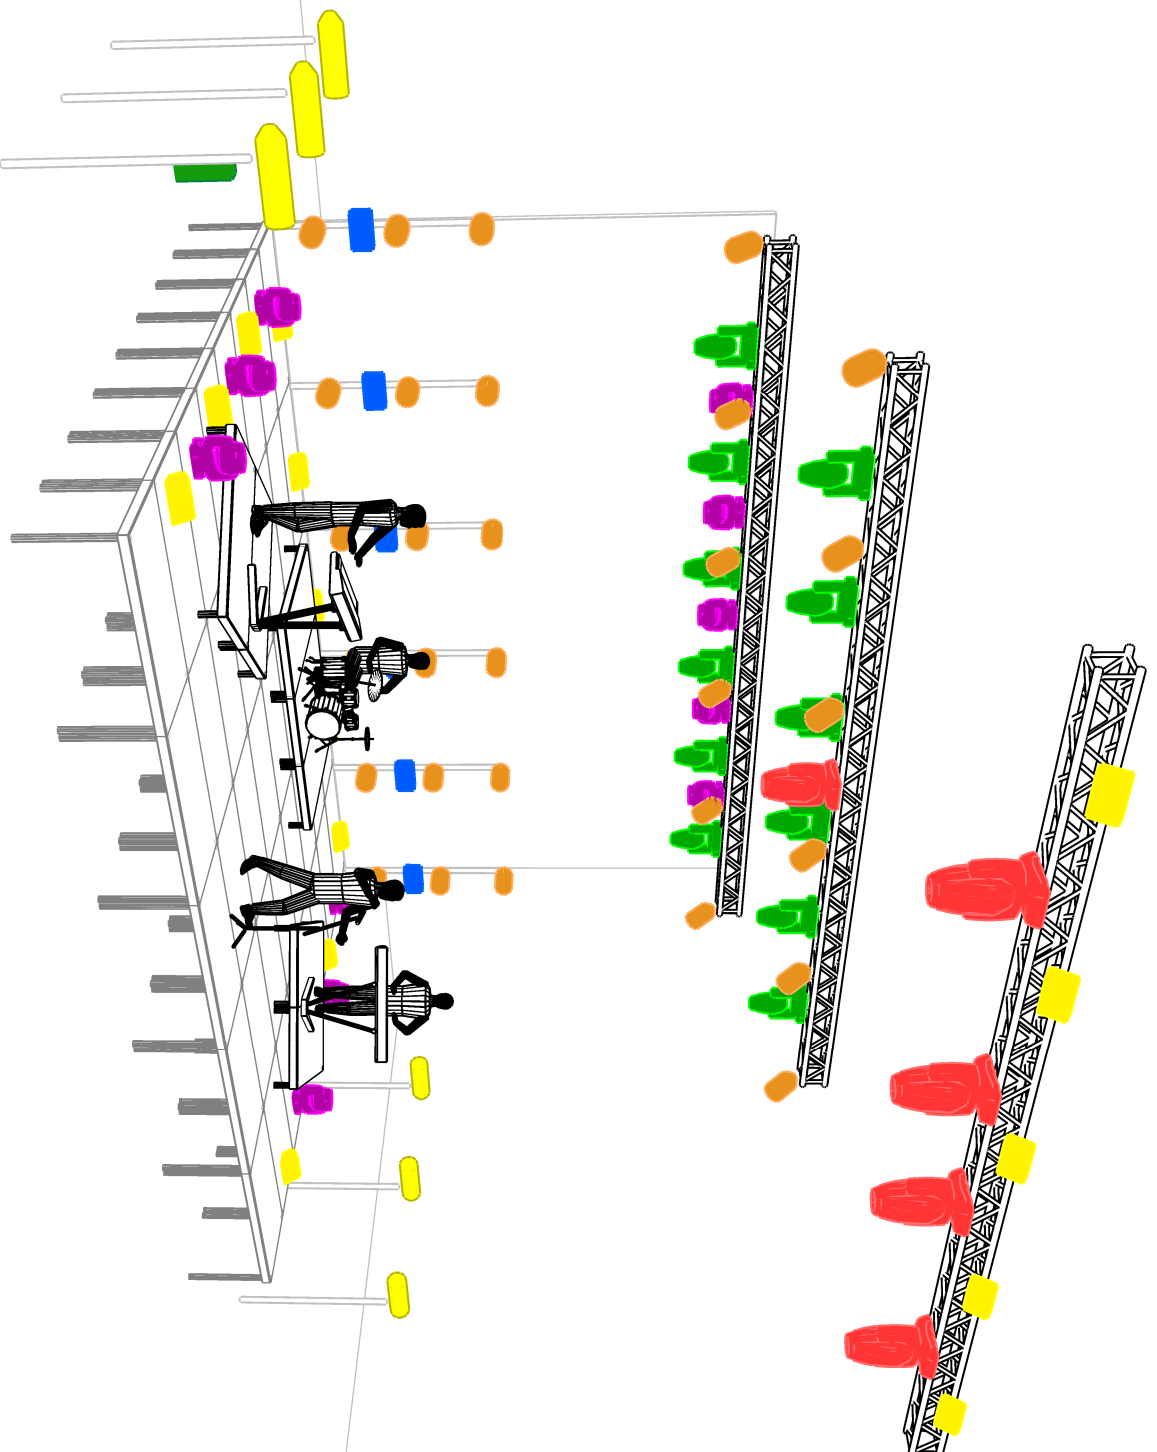

Symbol key

- Par 64 Standard (30)
- Molefay 2 Cell Blinder (16)
- MAC Quantum Profile (12)
- Robin Spider (11)
- Source 4WRD Zoom 15°-30° (6)
- Atomic 3000 (6)
- Alpha Profile 1500 (5)
- ATMe (2)

Project
Krzysztof Zalewski

Project location

Client
Covid Tour

Kayax

Project date

0

Drawing author

G.

Drawing version

1

File name

Zalew poprawki COVID.c2pTOP VIEW

Document name

This drawing and it's inherited concepts are the sole property of Zle i Tanio. Therefore, neither it, nor any portion thereof, may be disclosed or reproduced in any manner without the expresses consent of said owner. Possession of this drawing does not constitute ownership. This illustration represents visual concept only. It does not imply structural suitability or fitness. It's creator takes no responsibility for it's safe execution.