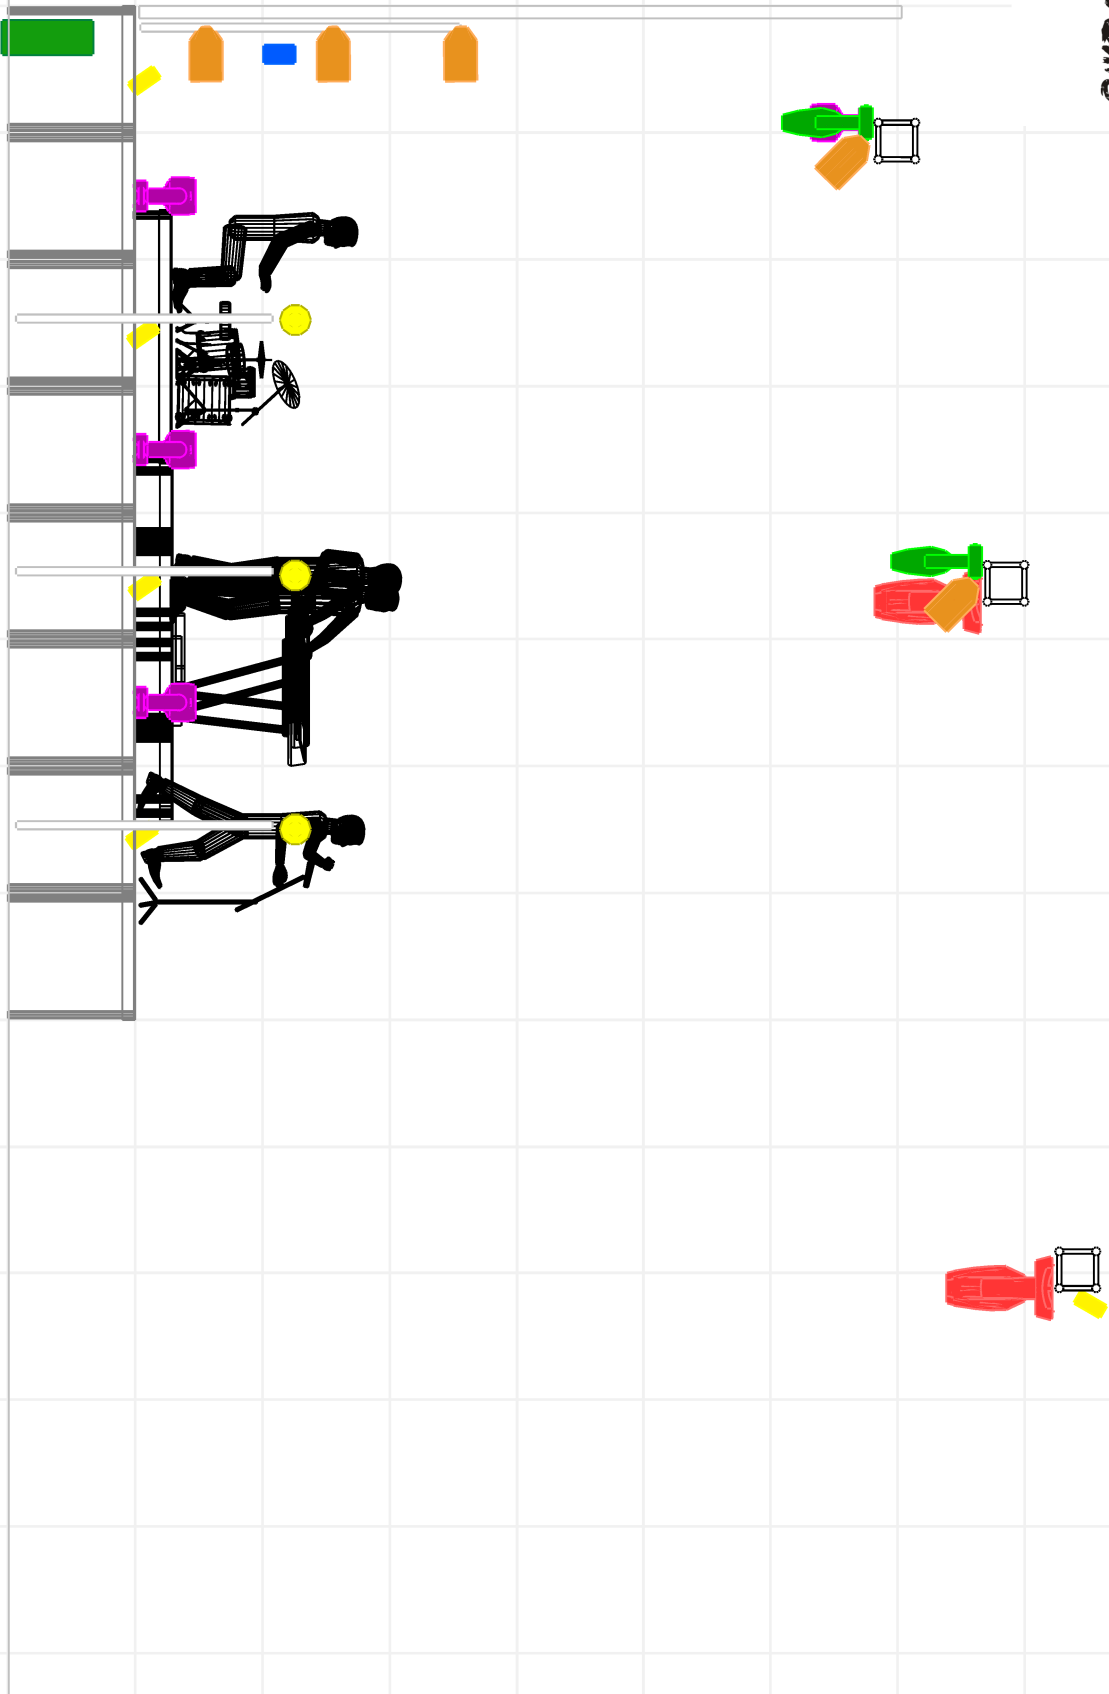

Symbol key

- Par 64 Standard (30)
- Molefay 2 Cell Blinder (16)
- MAC Quantum Profile (12)
- Robin Spider (11)
- Source 4WRD Zoom 15°-30° (6)
- Atomic 3000 (6)
- Alpha Profile 1500 (5)
- ATME (2)

Project
Krzysztof Zalewski

Project location
Covid Tour

Client
Kayax

G. Drawing author

Project date
0

Drawing version
1

File name
Zalew poprawki COVID.c2pTOP VIEW

Document name

This drawing and it's inherited concepts are the sole property of Zle i Tani. Therefore, neither it, nor any portion thereof, may be disclosed or reproduced in any manner without the expresses consent of said owner. Possession of this drawing does not constitute ownership. This illustration represents visual concept only. It does not imply structural suitability or fitness. It's creator takes no responsibility for it's safe execution.