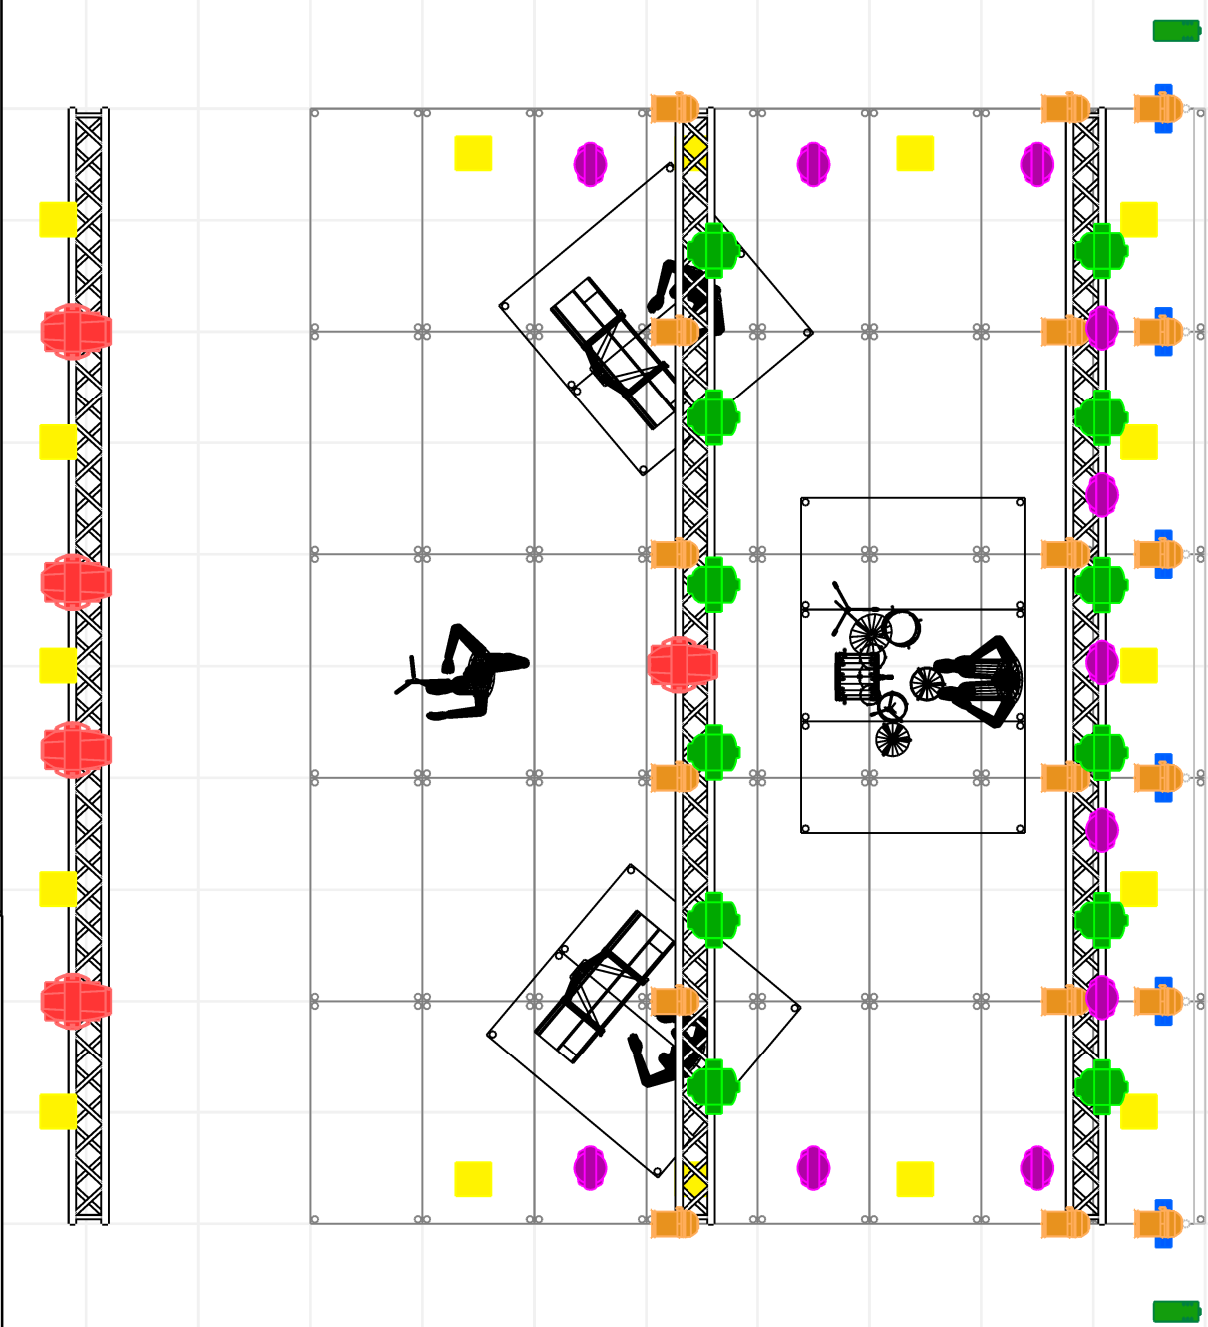

Symbol key

- Par 64 Standard (30)
- Molefay 2 Cell Blinder (16)
- MAC Quantum Profile (12)
- Robin Spider (11)
- Source 4WRD Zoom 15°-30° (6)
- Atomic 3000 (6)
- Alpha Profile 1500 (5)
- ATME (2)

Project
Krzysztof Zalewski

Project location
Covid Tour

Client
Kayax

Project date
0

Drawing author
G.

Drawing version
1

This drawing and it's inherited concepts are the sole property of Zle i Tanio. Therefore, neither it, nor any portion thereof, may be disclosed or reproduced in any manner without the expresses consent of said owner. Possession of this drawing does not constitute ownership. This illustration represents visual concept only. It does not imply structural suitability or fitness. It's creator takes no responsibility for it's safe execution.

File name
Zalew poprawki COVID.c2pTOP VIEW

Document name